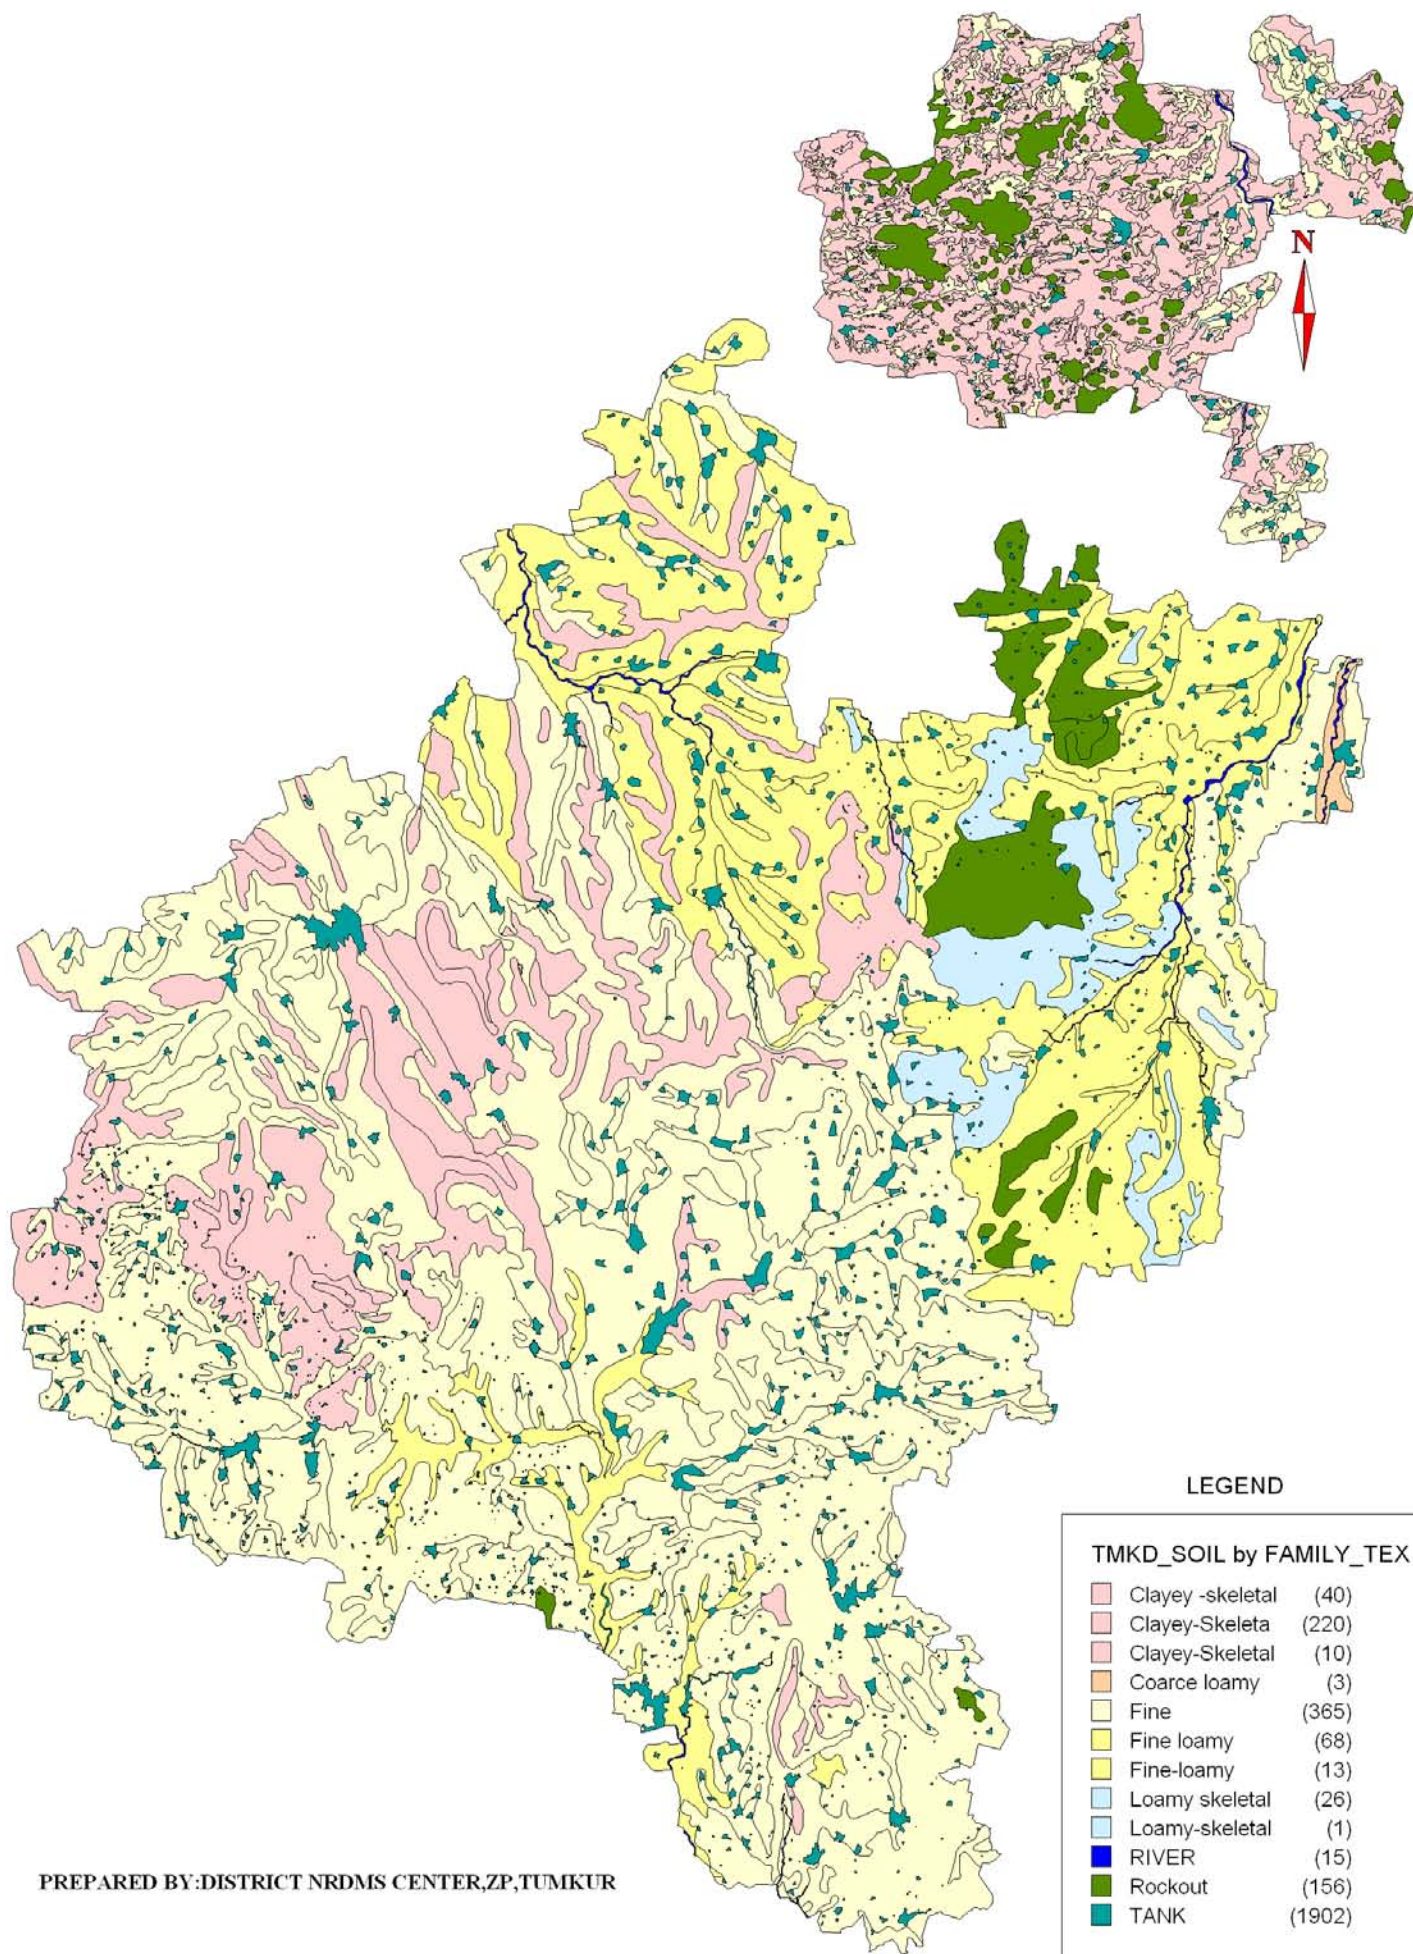

TUMKUR DISTRICT SOIL MAP

PREPARED BY: DISTRICT NRDMS CENTER, ZP, TUMKUR