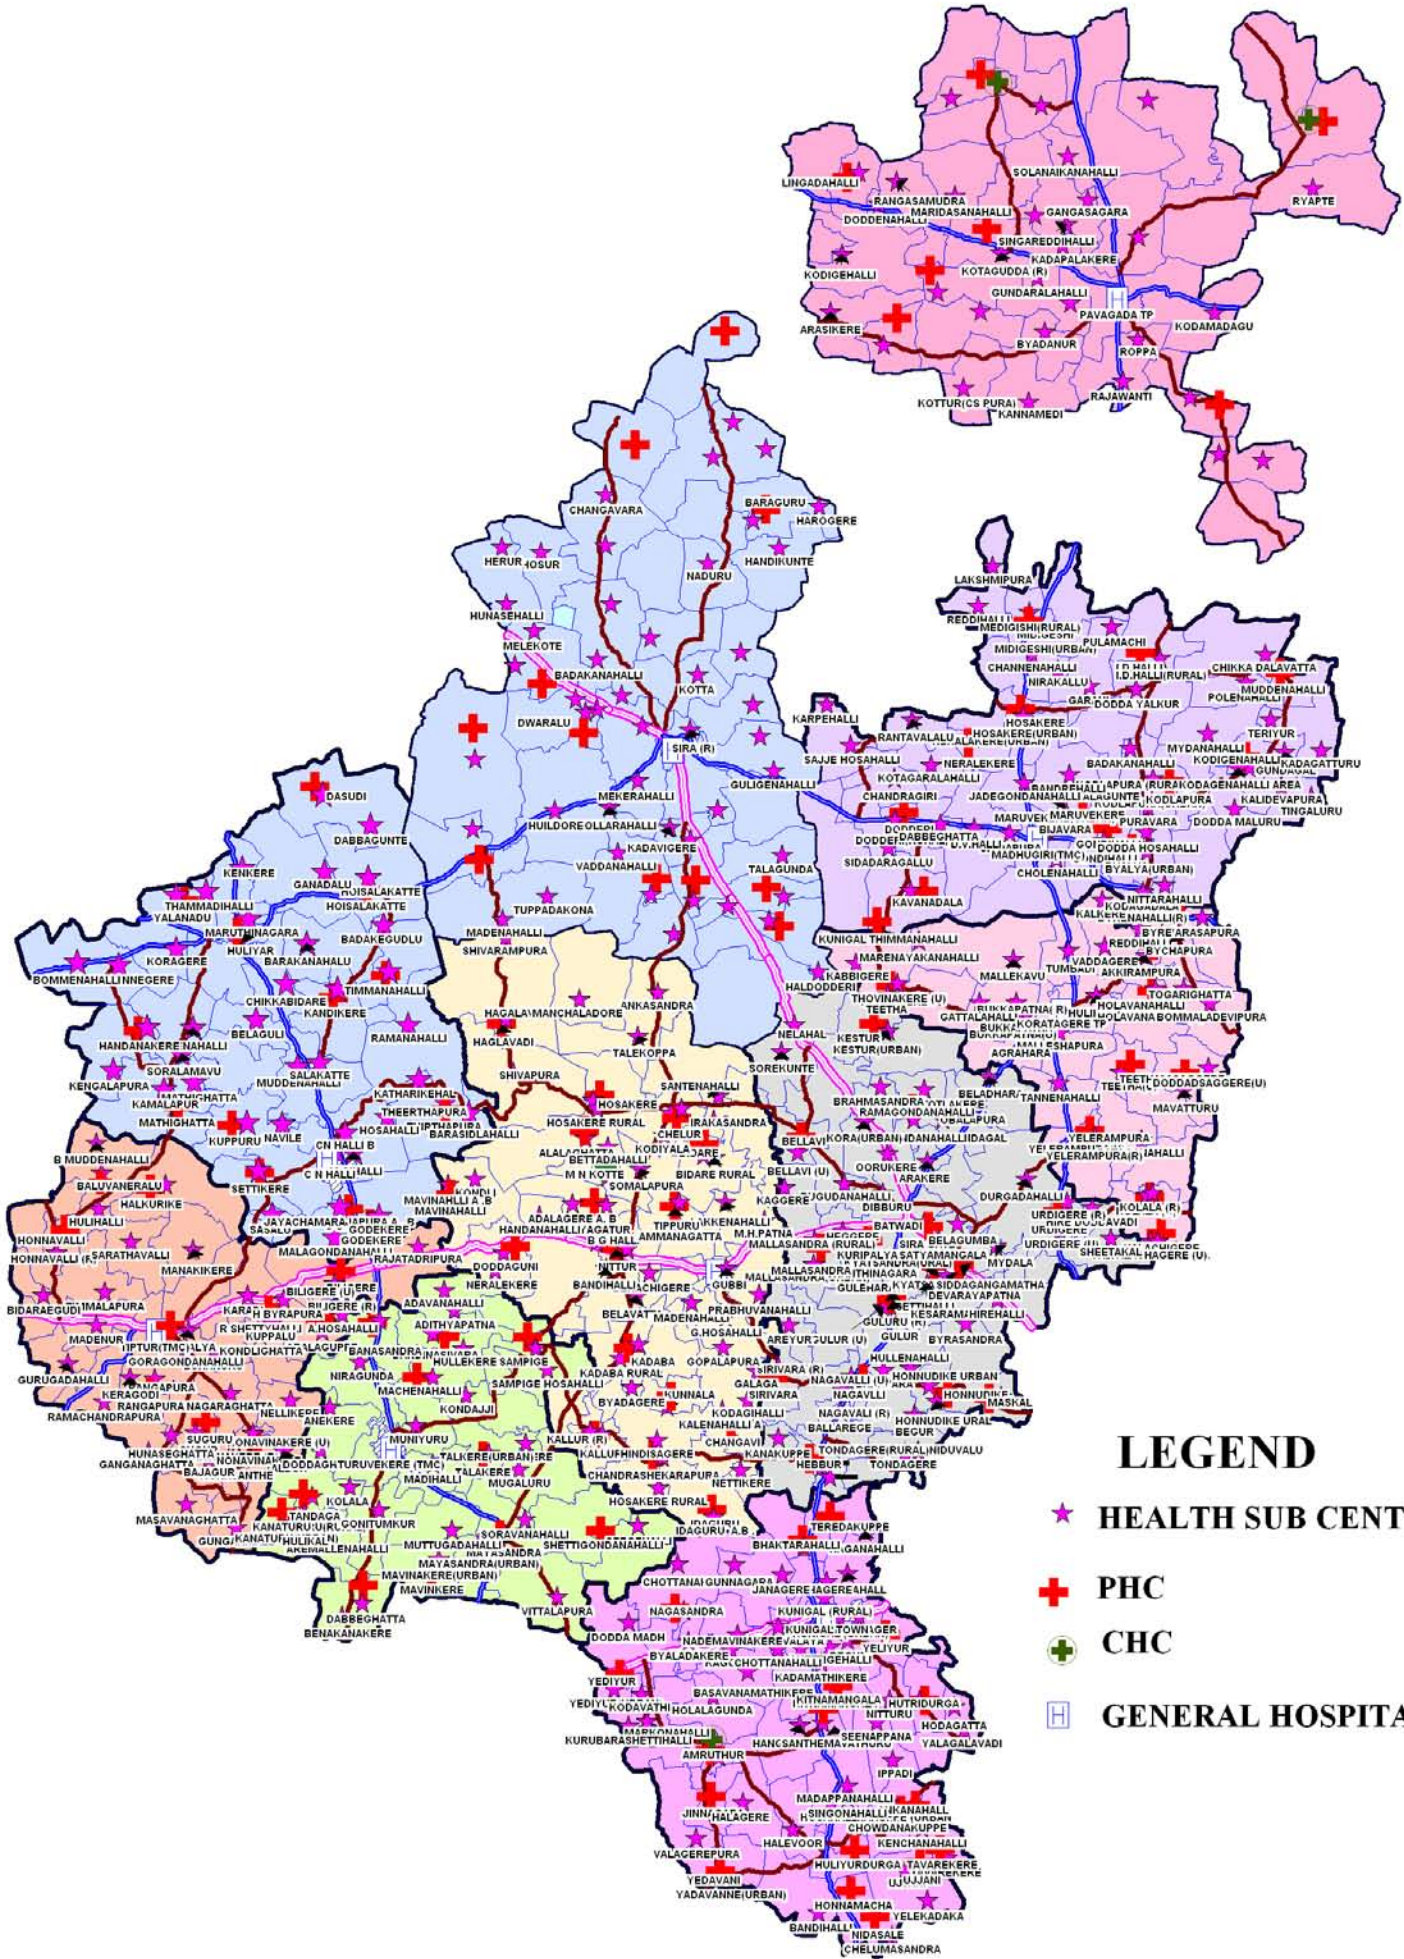

TUMKUR DISTRICT HEALTH FACILITIES

LEGEND

- ★ HEALTH SUB CENTER
- + PHC
- + CHC
- H GENERAL HOSPITAL