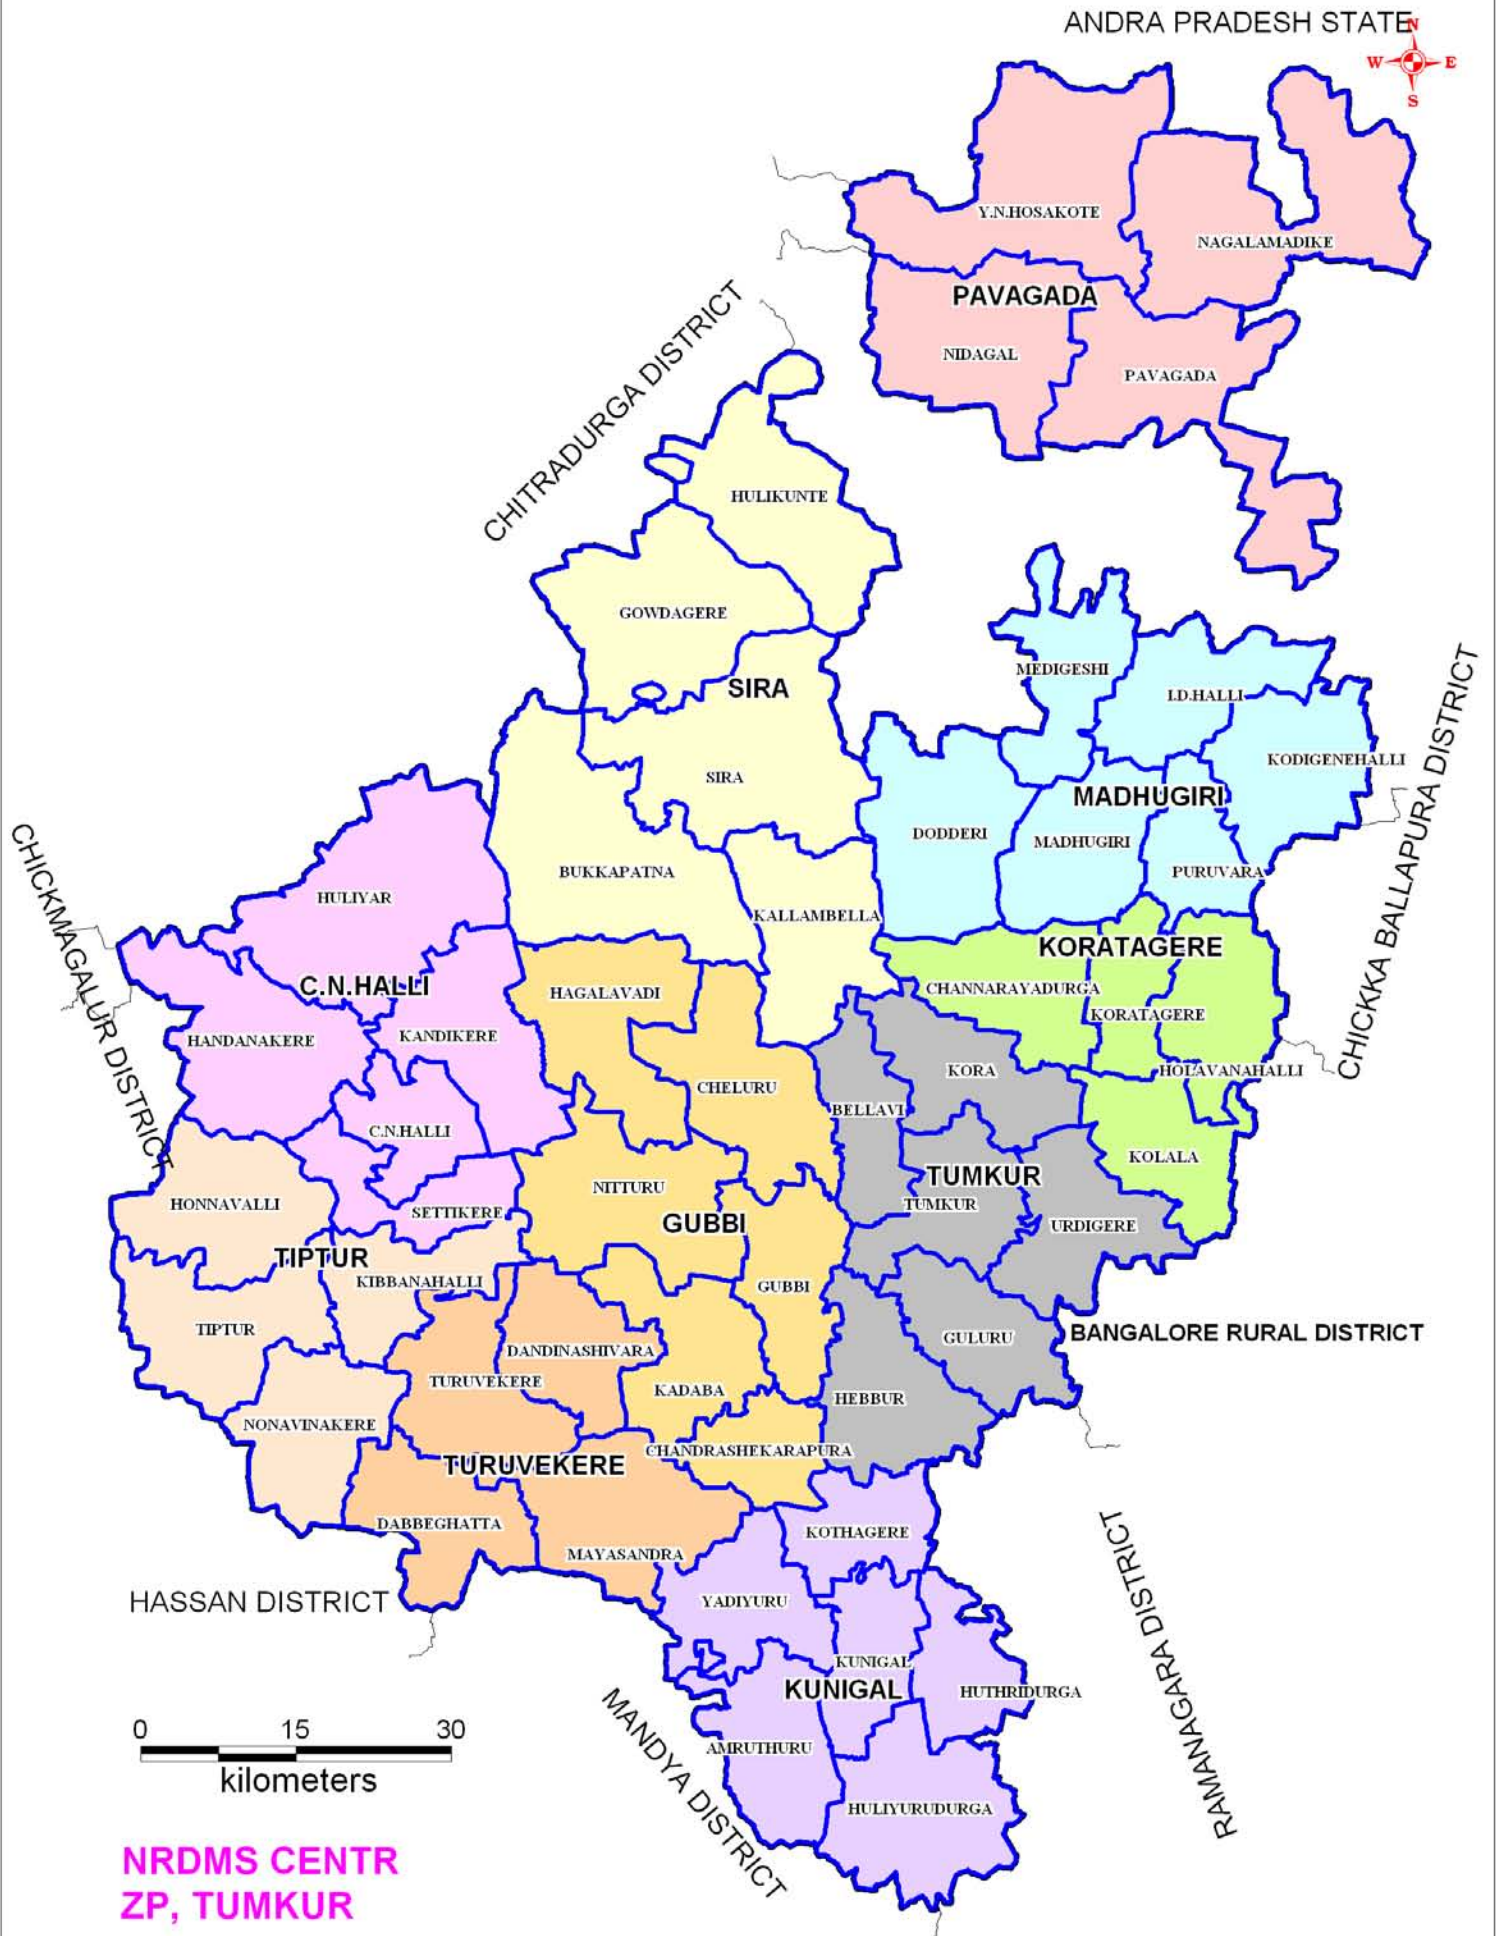

TUMKUR DISTRICT WITH HOBLI BOUNDARY

ANDRA PRADESH STATE

0 15 30
kilometers

NRDMS CENTR
ZP, TUMKUR